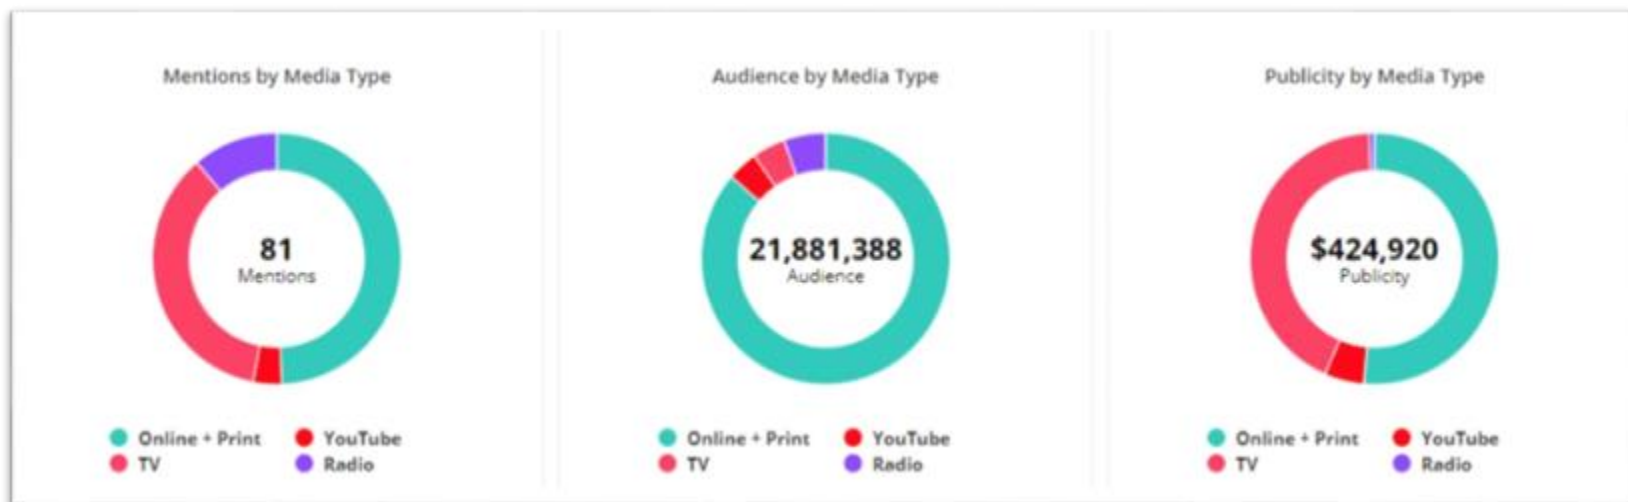

# 2024 Market Traffic

Door Traffic for the event date totaled  
28,632 visitors\* (not including Filbert St. Traffic)

2024 Ice Cream Festival on Filbert St.					
Date	Hour	Traffic	Date	Hour	Traffic
7/13/2024	8:00	797	7/6/2024	8:00	749
7/13/2024	9:00	1,367	7/6/2024	9:00	1,278
7/13/2024	10:00	1,842	7/6/2024	10:00	1,617
7/13/2024	11:00	2,601	7/6/2024	11:00	2,115
7/13/2024	12:00	3,831	7/6/2024	12:00	2,556
7/13/2024	13:00	4,669	7/6/2024	13:00	2,842
7/13/2024	14:00	4,642	7/6/2024	14:00	2,642
7/13/2024	15:00	3,741	7/6/2024	15:00	2,163
7/13/2024	16:00	2,793	7/6/2024	16:00	1,909
7/13/2024	17:00	1,945	7/6/2024	17:00	1,642
7/13/2024	18:00	406	7/6/2024	18:00	299
Ice Cream Festival		28,632	Prior Saturday		19,809

## Organic Website Traffic & Impressions

- Search Impressions – 22,814
- Search Clicks – 4,768